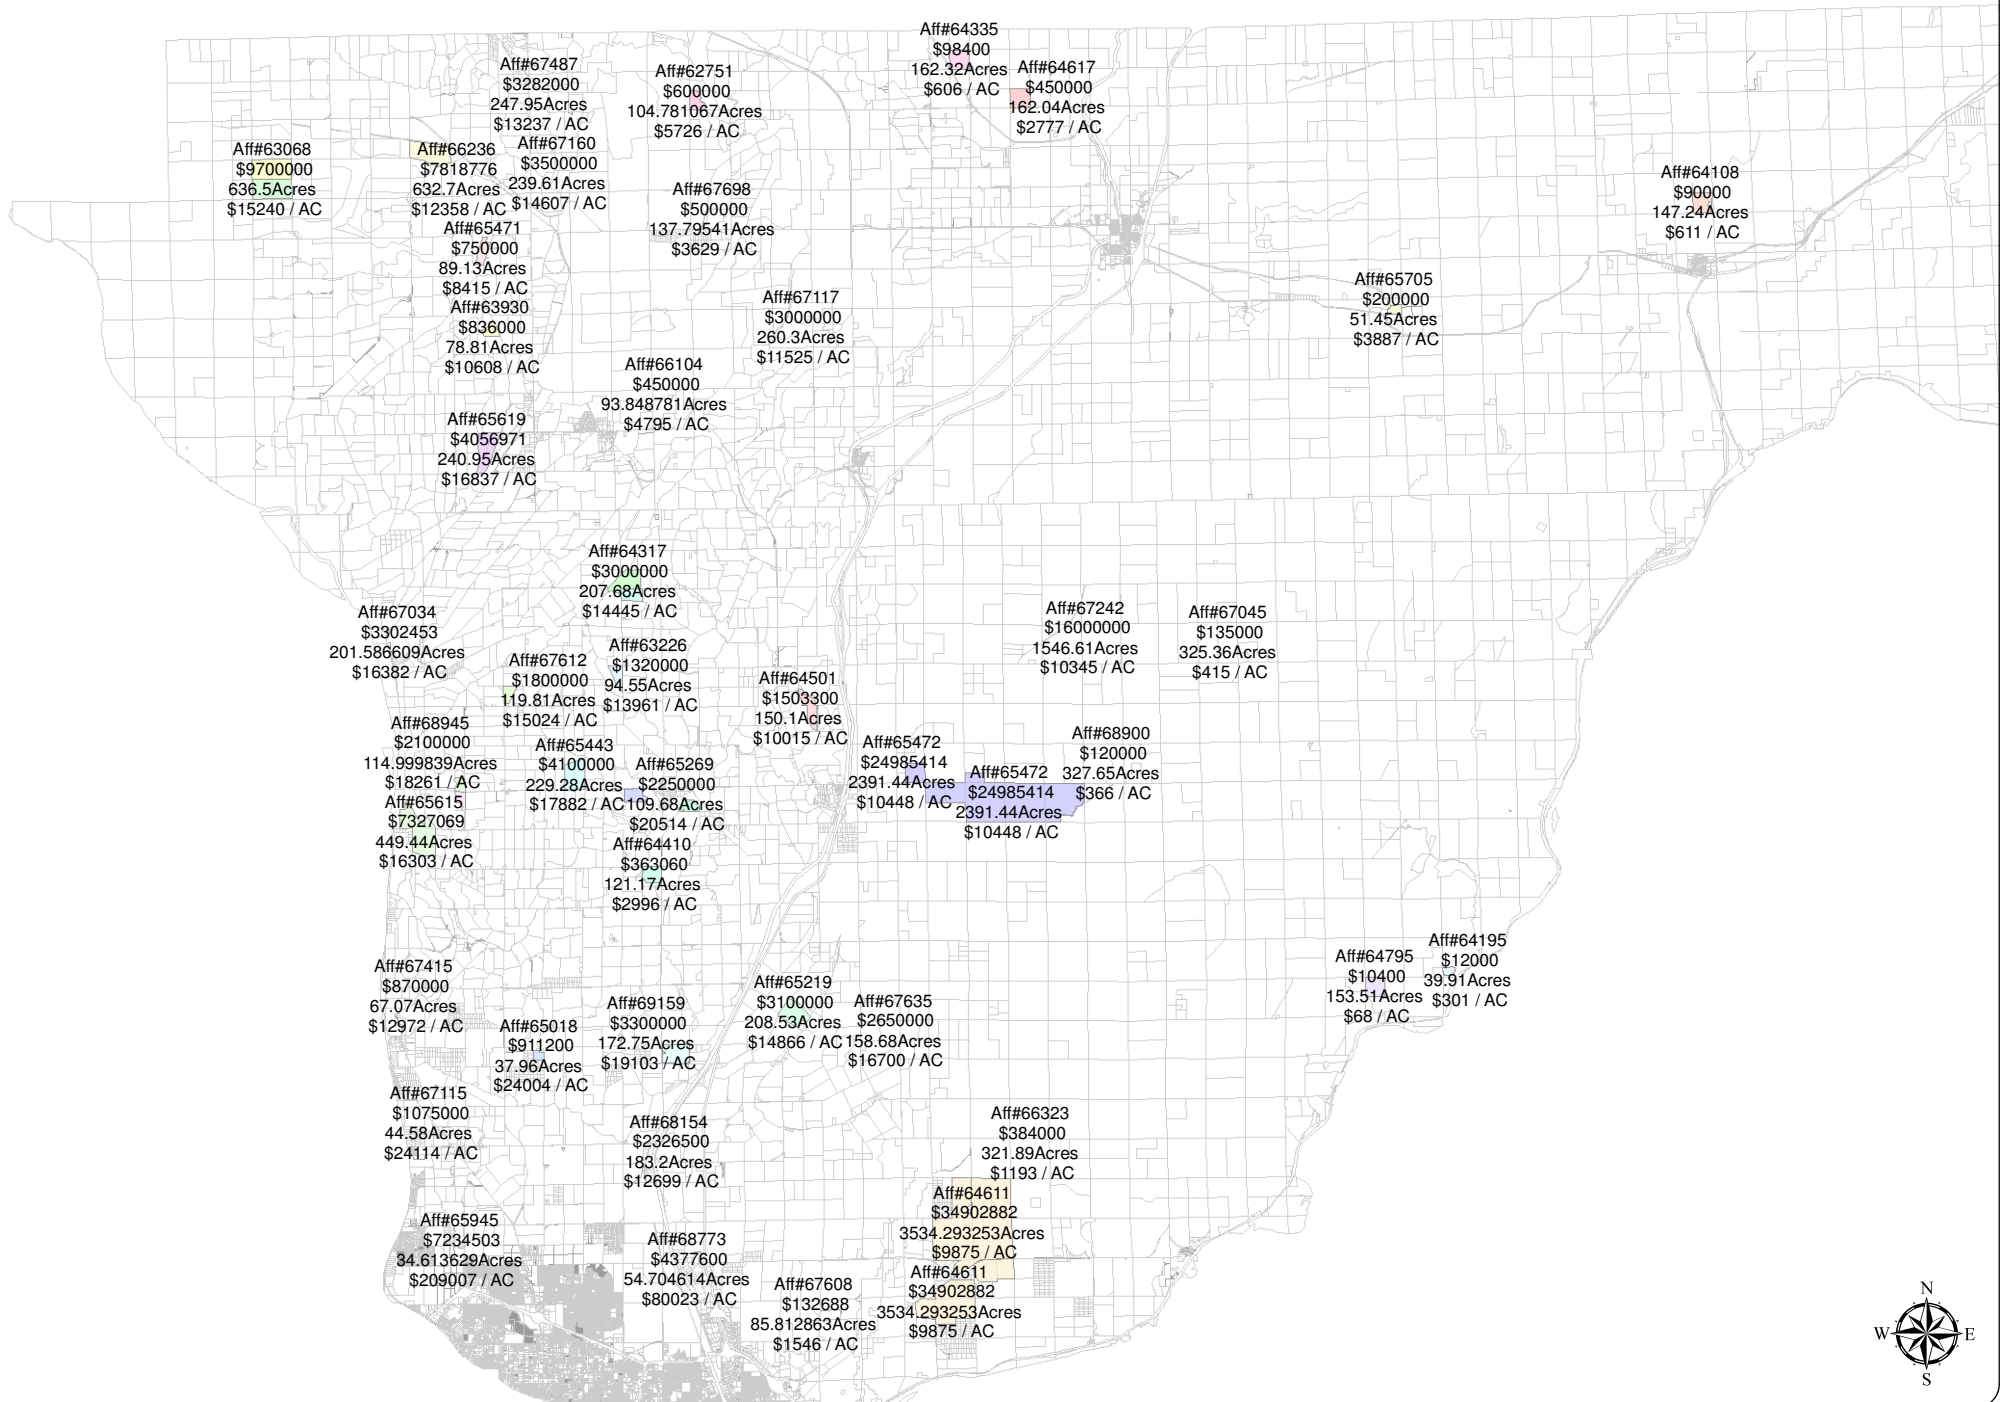

FRANKLIN COUNTY FARM SALES 24 MONTHS PRIOR TO 1/11/2021 TOTAL ACREAGE GREATER THAN 30